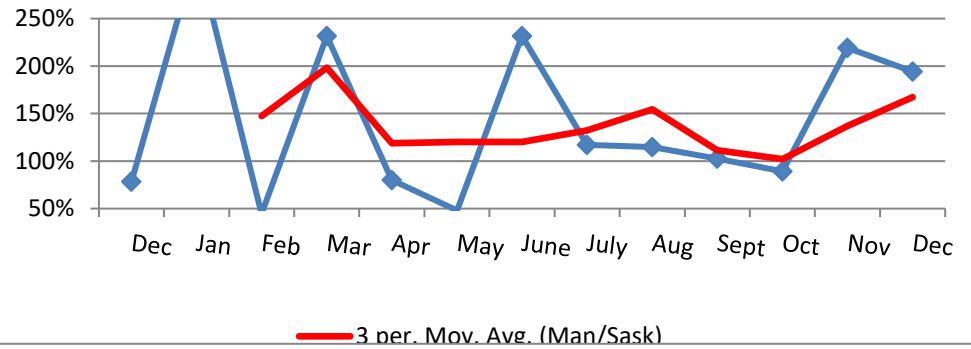

2017 DECEMBER REGIONAL INDEX

3 Month Index Trending

based on the past 12 months ending December 2017

Atlantic

Quebec

Ontario

Man/Sask

Alberta

BC