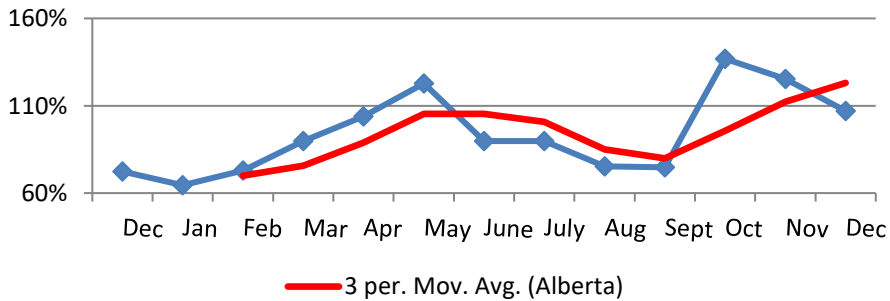

2017 DECEMBER REGIONAL INDEX

3 Month Index Trending

based on the past 12 months ending December 2017

Atlantic

Quebec

Ontario

Man/Sask

Alberta

BC