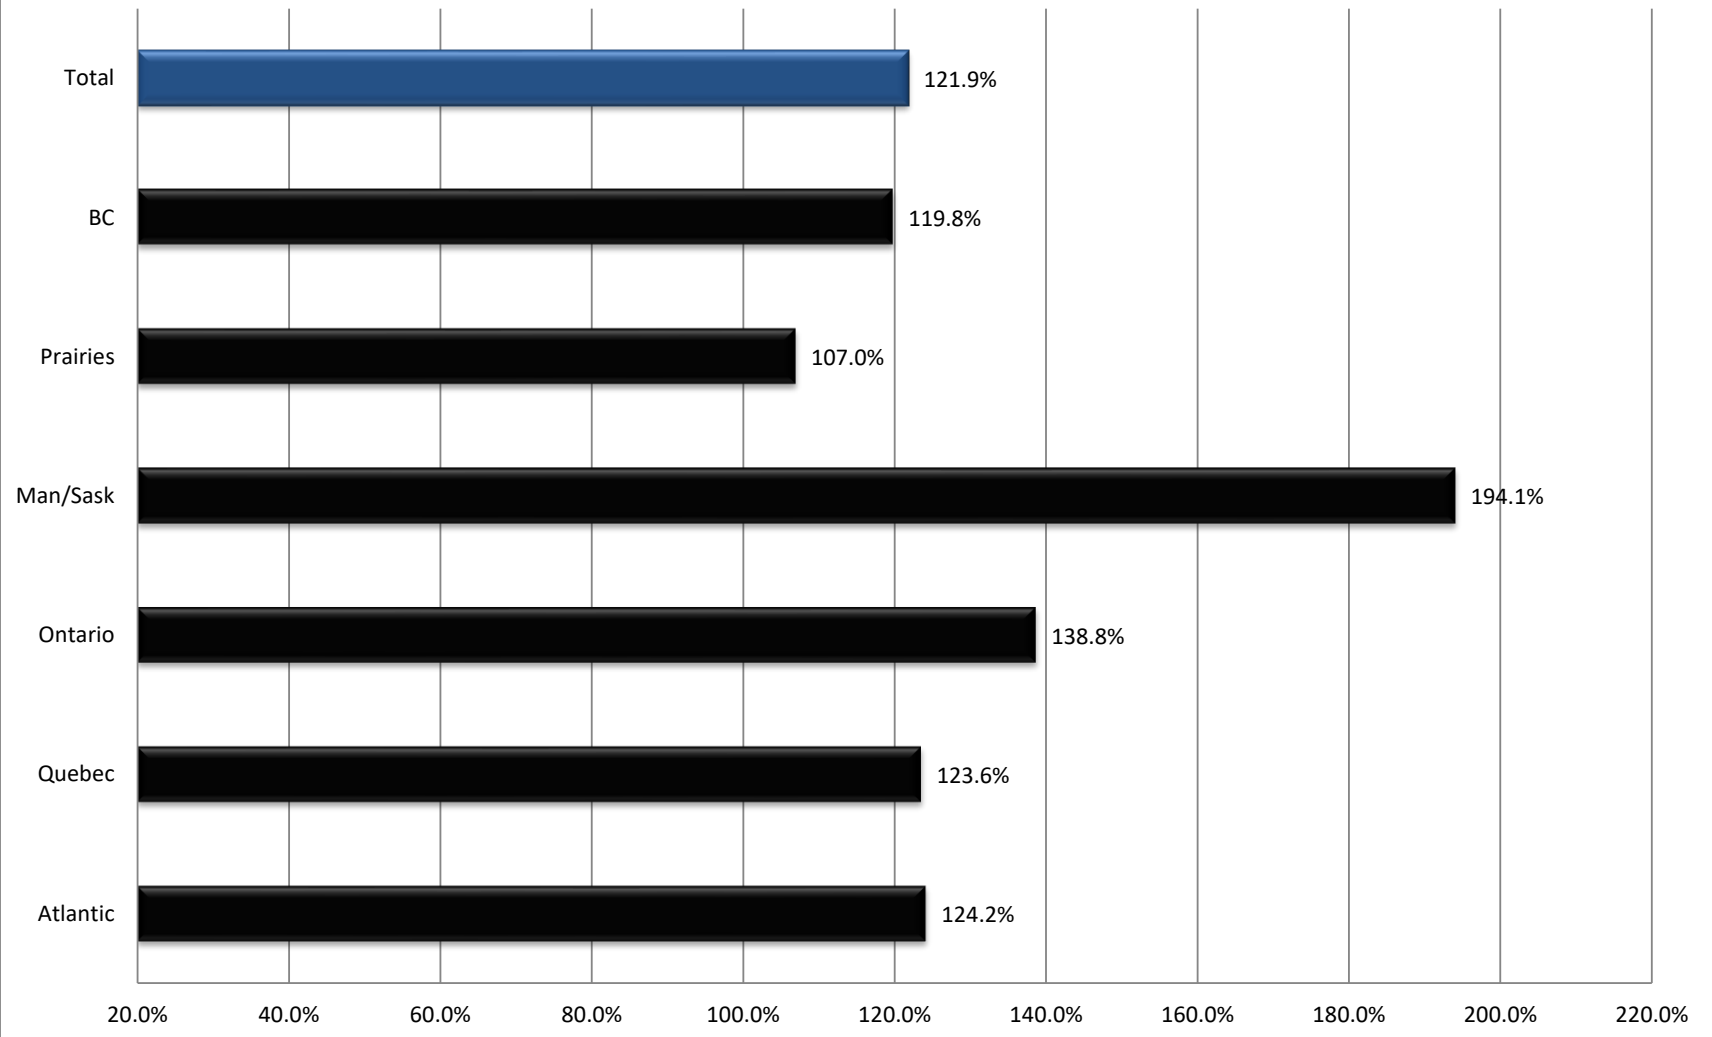

2017 DECEMBER REGIONAL INDEX

3 Month Index Trending

based on the past 12 months ending December 2017

Atlantic

Quebec

Ontario

Man/Sask

Alberta

BC