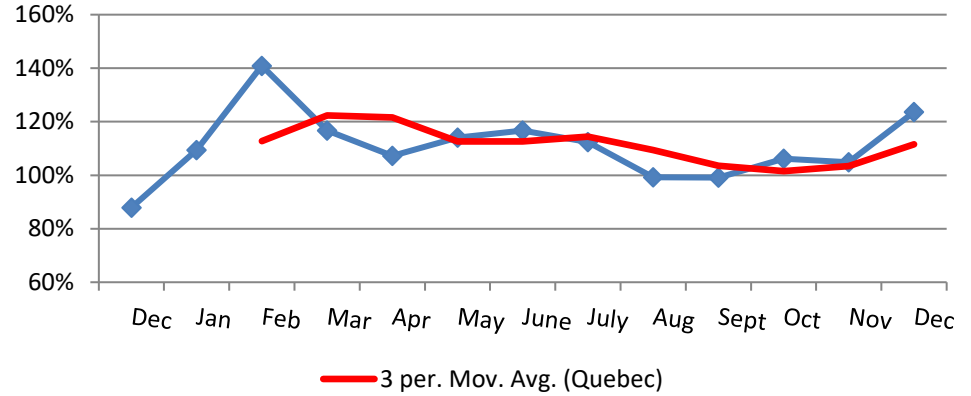

2017 DECEMBER REGIONAL INDEX

3 Month Index Trending

based on the past 12 months ending December 2017

Atlantic

Quebec

Ontario

Man/Sask

Alberta

BC