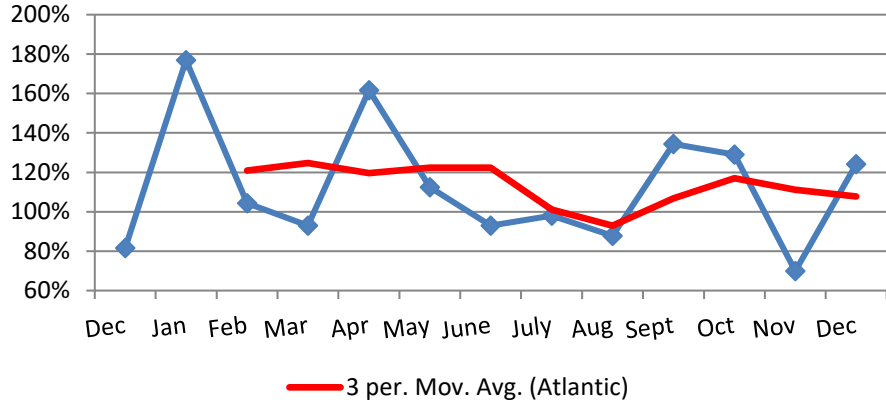

2017 DECEMBER REGIONAL INDEX

3 Month Index Trending

based on the past 12 months ending December 2017

Atlantic

Quebec

Ontario

Man/Sask

Alberta

BC