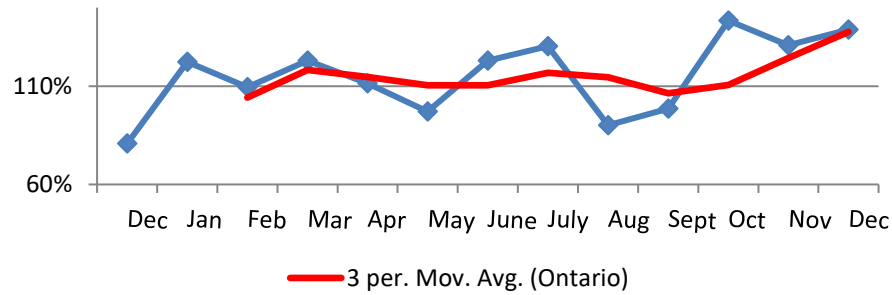

2017 DECEMBER REGIONAL INDEX

3 Month Index Trending

based on the past 12 months ending December 2017

Atlantic

Quebec

Ontario

Man/Sask

Alberta

BC